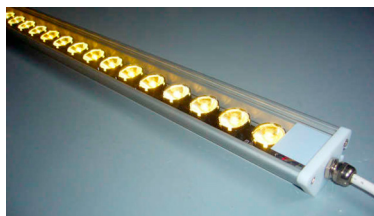

## Park Avenue High-Power LED Outdoor Light Bar

### Features

A DMX ready multi-color wall washer, designed for outdoor applications.

- 18 high-power white LEDs
- Comes with wall mount hardware
- Comes with a IP66 LED driver
- Fixture rated IP67 (Waterproof)
- Housed in rugged aluminum

### Specifications

<b>Part Number (SKU)</b>	<b>Warm white:</b> LW20-1200-A12-G4A-W3K <b>Cool white:</b> LW20-1200-A12-G4A-W6K
<b>Wattage</b>	18 Watt
<b>LED Chip</b>	18 High-power LEDs
<b>Brightness</b>	1200 lux at 1m, 2200 lux at 0.5m
<b>Beam Angle</b>	25°
<b>Light Color</b>	Warm white, cool white
<b>Life Span</b>	50,000 hours
<b>Input Voltage</b>	LED driver: 120VAC
<b>Current</b>	LED unit: 350mA
<b>Dimensions</b>	L: 600mm x W: 57mm x H: 23mm
<b>Housing:</b>	Aluminum
<b>Protection Rating</b>	IP67
<b>Operating Temperature</b>	-20°C ~ +60°C