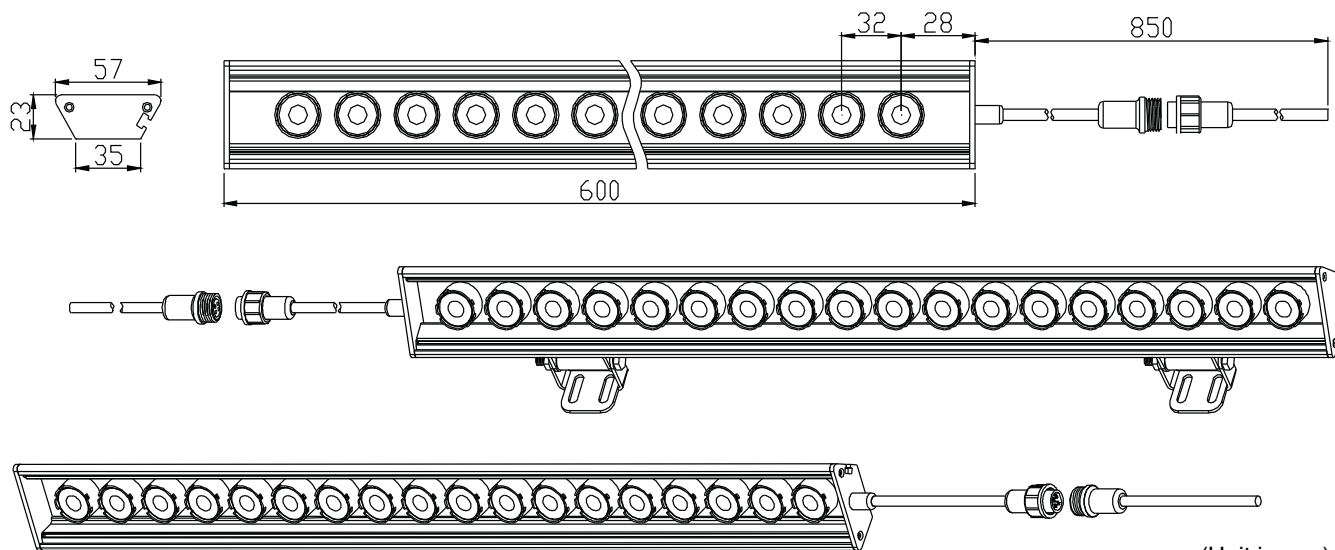

### Specifications

<b>Part Number (SKU)</b>	<b>Warm white:</b> LW20-1200-A12-G4A-W3K <b>Cool white:</b> LW20-1200-A12-G4A-W6K
<b>Wattage</b>	18 Watt
<b>LED Chip</b>	18 High-power LEDs
<b>Brightness</b>	1200 lux at 1m, 2200 lux at 0.5m
<b>Beam Angle</b>	25°
<b>Light Color</b>	Warm white, cool white
<b>Life Span</b>	50,000 hours
<b>Input Voltage</b>	LED driver: 120VAC
<b>Current</b>	LED unit: 350mA
<b>Dimensions</b>	L: 600mm x W: 57mm x H: 23mm
<b>Housing:</b>	Aluminum
<b>Protection Rating</b>	IP67
<b>Operating Temperature</b>	-20°C ~ +60°C

### Dimension Diagrams

(Unit in mm)