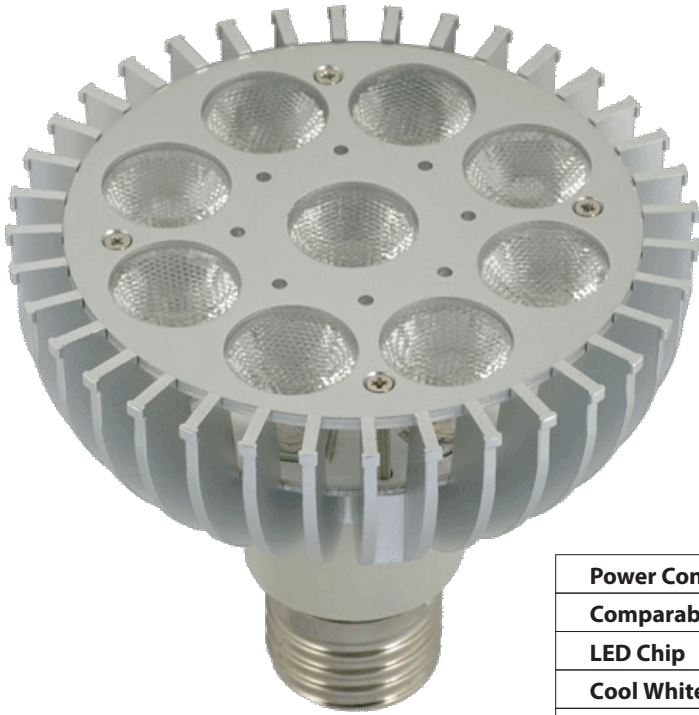

RHODES

Type	Wattage
PAR-30	14 Watt
Max lumen output 750	

- This bulb is not dimmable. Do not use with dimmers.

Power Consumption	LEDs: 12Watt Total: 14Watt
Comparable Bulb	75W Halogen (PAR-30)
LED Chip	1.3-Watt Cree® XLamp® XRE LEDs
Cool White	Lamp output: 750 Lumen (LED: 900 Lumen)
Warm White	Lamp output: 600 Lumen (LED: 720 Lumen)
Beam Angle	Spot (8°), Narrow (21°), Flood (41°), Wide (approx. 88°) Wide-spot* (16°), Narrow-flood* (26°)
Bulb / Socket Type	PAR-30 / E26/E27
Color Temperature	Cool white (5500~6500K) Warm white (2580-3500K) Neutral white (4000~4500K) (special order only)
Life Span ¹	80,000 hours (max)
Voltage	85 ~ 265V AC (Universal)
Number of LEDs	9 LEDs
Housing	Aluminum, PC
Operating Temperature	-40°C ~ 40°C