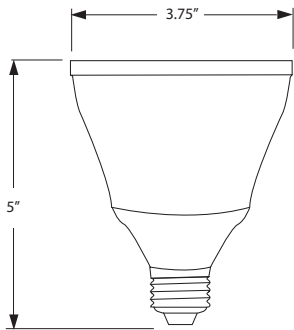

PRINES

Dimmable LED Bulb (14-Watt, High-Power Nichia LEDs)

Type	Wattage
PAR-30	14 Watt

- 12 Volt magnetic transformer with a low-voltage magnetic dimmer
- Dimmable LED Power Supply with a incandescent dimmer
- Does not heat up like halogen light bulb; extremely low-heat operation very long life span
- No UV or infrared radiation
- **Please note:** If you have electronic transformers designed for halogen bulbs, they most likely will not work with this LED light bulbs. LED light bulbs are not dimmable unless it is noted.

Power Consumption	LEDs: 12Watt, Total: 14Watt
Comparable Bulb	100W Halogen (PAR-30)
LED Chip	Nichia 183BT LEDs (12 LEDs)
Lumens	Neutral White: Lamp output: 1015 Lumen (LED: 1200 Lumen) Warm White: Lamp output: 909 Lumen (LED: 960 Lumen)
Beam Angle	Spot (20°), Wide-spot (24°), Narrow-flood (34°), Flood (42°) Wide-flood (62°), Wide (105°)
Bulb / Socket Type	PAR-30 / E26/E27
Color Temperature	Neutral white (4700~5700K) Warm white (2500~3200K)
Life Span	80,000 hours
Voltage	100~120VAC
Number of LEDs	12 LEDs
Operating Temperature	-20°C ~ +40°C