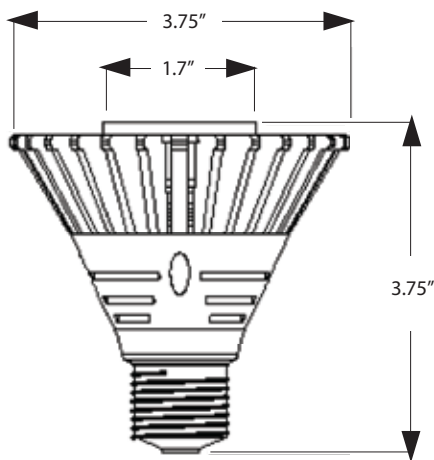

PLAKA

Type	Wattage
PAR-30	12 Watt
Max lumen output 580	

Power Consumption	12 Watt
Comparable Bulb	65W Halogen
LED Chip	Cree MCE LED (multi-chip LED)
Cool White	Light output: 580 Lumen
Warm White	Light output: 466 Lumen (LED: 500 Lumen)
Beam Angle	Wide-Spot (15°), Narrow-Flood (22°), Flood (40°), Wide (88°)
Bulb / Socket Type	PAR-30/E26/E27
Color Temperature	Cool white (5000~7000K) Warm white (2500-3200K)
Life Span	up to 50,000 hours
Voltage	100~120VAC
Number of LEDs	1 Multi-Chip LED
Protection Rating	Indoor Rated
Housing	Aluminum, PC
Operating Temperature	-20°C ~ +40°C
Dimensions	Diameter: 3.75" Height: 3.75"

Sku #	Color Temp	Beam Spread	Candela cd/klm	Illumination (Lux)/Spot Diameter						
				30cm	50cm	100cm	150cm	200cm	250cm	280cm
LW10-4003-A12-CSB-W3K	Warm White	Narrow-flood (22°)	1300cd/klm	13600LUX	5290LUX	1300LUX	601LUX	330LUX	216LUX	<216LUX
LW10-4003-A12-CSE-W3K		Flood (40°)	547cd/klm	5950LUX	2190LUX	547LUX	241LUX	135LUX	87LUX	<87LUX