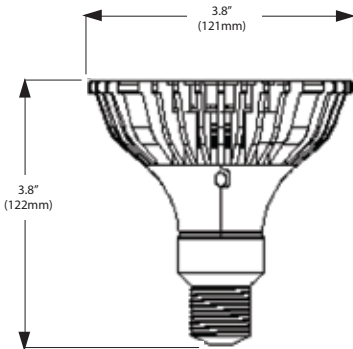

<b>Power Consumption</b>	(At 100% light) LEDs: 18Watt Total: 20Watt
<b>Comparable Bulb</b>	150W Halogen (PAR-38)
<b>LED Chip</b>	Nichia 183BT LEDs (16 LEDs)
<b>Neutral White</b>	1207 Lumen at 100% light
<b>Warm White</b>	1032 Lumen at 100% light
<b>Beam Angle</b>	Spot (20°), Wide-spot (24°), Narrow-flood (34°), Flood (42°) Wide-flood (62°), Wide (105°)
<b>Bulb / Socket Type</b>	PAR-38 / E26/E27
<b>Color Temperature</b>	Neutral white (4700~5700K) Warm white (2500~3200K)
<b>Dimensions (metric units)</b>	Max. Diameter: 121mm x H: 122mm
<b>Life Span</b>	80,000 hours (max)
<b>Voltage</b>	100~120VAC
<b>Number of LEDs</b>	16 LEDs
<b>Housing</b>	Aluminum, PC
<b>Protection Rating</b>	Indoor Rated
<b>Operating Temperature</b>	-20°C ~ +40°C

Sku #	Color Temp	Beam Spread	Candela cd/klm	Illumination (Lux)/Spot Diameter						
				30cm	50cm	100cm	150cm	200cm	250cm	280cm
LW10-5002-N16-NXS-W3K-DM	Warm White	* Spot(20°)	4760cd/klm	>20000LUX	18060LUX	4760LUX	2150LUX	1234LUX	798LUX	<798LUX
LW10-5002-N16-NXB-W3K-DM	Warm White	Wide-spot (24°)	3160cd/klm	>20000LUX	11970LUX	3160LUX	1447LUX	803LUX	533LUX	<533LUX
LW10-5002-N16-NXC-W3K-DM	Warm White	Narrow-flood (34°)	1694cd/klm	16600LUX	6610LUX	1694LUX	773LUX	441LUX	284LUX	<284LUX
LW10-5002-N16-NXE-W3K-DM	Warm White	Flood (42°)	1298cd/klm	14100LUX	5060LUX	1298LUX	600LUX	334LUX	222LUX	<222LUX
LW10-5002-N16-NXF-W3K-DM	Warm White	* Wide-flood (62°)	673cd/klm	7040LUX	2660LUX	673LUX	315LUX	180LUX	120LUX	<120LUX
LW10-5002-N16-NXG-W3K-DM	Warm White	Wide (105°)	270cd/klm	2610LUX	1033LUX	270LUX	138LUX	82LUX	61LUX	<61LUX