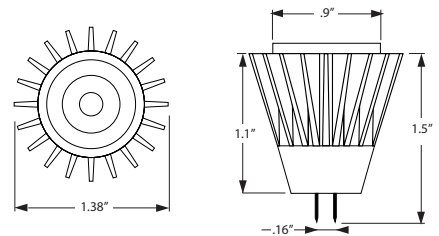

ILLUM

Type	Wattage
MR-11	2 Watt
Max lumen output 70	

- This bulb is compatible with 12 Volt magnetic transformers.
- GZ4.0 Bi-pin base
- High-quality CREE® XLamp® XRE LED
- Neutral White LED bulbs are special order items.
- This bulb is not dimmable. Do not use with dimmers.
- Lasts up to 80,000 Hours
- The ILLUM LED MR-11 is suited to replace a 15-Watt MR-11 Halogen bulb

Power Consumption	LED: 1.3 Watt, Total: 2 Watt
Comparable Bulb	15W Halogen (MR-11)
LED Chip	(1.3-Watt) Cree® XLamp® XRE LED
Cool White	Lamp output: 70 Lumen (LED: 100 Lumen)
Warm White	Lamp output: 56 Lumen (LED: 80 Lumen)
Beam Angle	Narrow (16°), Sphere (40°), Wide (approx. 88°)
Bulb / Socket Type	MR-11 / GZ4.0 bi-pin
Color Temperature	Cool white, Neutral white (special order only) Warm white
Life Span ²	80,000 hours (max)
Voltage ¹	12 Volt DC (AC and DC)
Number of LEDs	1 LED
Housing	Aluminum
Operating Temperature	-40°C ~ 40°C

LUX & Spot Diameter Table

Sku #	Color Temp	Beam Spread	Candela cd/klm	Illumination (Lux)/Spot Diameter						
				30cm	50cm	100cm	150cm	200cm	250cm	280cm
LW10-1000-A2-CXA-W3K	Warm White	Narrow (15°)	328cd/klm	3408LUX/ø20cm	1296LUX/ø25cm	328LUX/ø50cm	144LUX/ø67cm	72.8LUX/ø77cm	51.2LUX/ø95cm	40.8LUX/ø105cm
LW10-1000-A2-CXC-W3K	Warm White	Sphere (40°)	83cd/klm	892LUX/ø28cm	320LUX/ø45cm	82.6LUX/ø86cm	36LUX/ø127cm	20LUX/ø172cm	13.2LUX/ø211cm	10.8LUX/ø235cm
LW10-1000-A2-CXG-W3K	Warm White	Wide (88°)	57.2cd/klm	360LUX	205.3LUX	57.2LUX	20.2LUX	14.9LUX	6.9LUX	5.3LUX
LW10-1000-A2-CXA-W5K	Cool White	Narrow (15°)	410cd/klm	4260LUX/ø20cm	1620LUX/ø25cm	410LUX/ø50cm	180LUX/ø67cm	97LUX/ø77cm	64LUX/ø95cm	51LUX/ø105cm
LW10-1000-A2-CXC-W5K	Cool White	Sphere (40°)	113cd/klm	1115LUX/ø28cm	401LUX/ø45cm	113.3LUX/ø86cm	45.1LUX/ø127cm	25LUX/ø172cm	16.5LUX/ø211cm	13LUX/ø235cm
LW10-1000-A2-CXG-W5K	Cool White	Wide (88°)	76.5cd/klm	721LUX	262.7LUX	76.5LUX	25.3LUX	16.6LUX	8.1LUX	6.2LUX