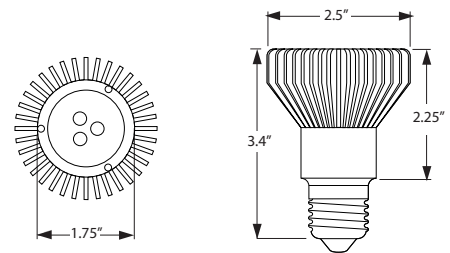

ARGOS

<i>Type</i>	<i>Wattage</i>
PAR-20	9 Watt
Max lumen output 550	

- Nichia High Power LED Package
- Replaces a 65W Halogen
- 700 Lumens
- 80,000 Hours
- This bulb can be used anywhere in the world - 100 Volt to 240 Volt line voltage

Power Consumption	LEDs: 7Watt, Total: 9Watt
Comparable Bulb	65W Halogen (PAR-20)
LED Chip	1-Watt Nichia 083BT LEDs (7 LEDs)
Neutral White	Lamp output: 550 Lumen (LED: 700 Lumen)
Beam Angle	Spot (16°), Flood (40°), Wide (approx. 88°)
Bulb / Socket Type	PAR-20, E26 / E27 (medium base)
Color Temperature	Neutral white (4300K~5700K)
Life Span ¹	80,000 hours
Voltage	100V~240VAC (universal)
Number of LEDs	7 LEDs
Housing	Aluminum
Operating Temperature	-40°C ~ +40°C

¹ - Used in 25°C ambient temperature. At 50,000 Hours, the LED bulb brightness is at half of the initial light output.

ARGOS

LUX & Spot Diameter Table

Sku #	Color Temp	Beam Spread	Candela cd/klm	Illumination (Lux)/Spot Diameter						
				30cm	50cm	100cm	150cm	200cm	250cm	280cm
LW10-3000-C9-NTA-W4K	Neutral White	Narrow (16°)	2230cd/klm	8150LUX	8150LUX	2230LUX	1017LUX	569LUX	366LUX	< 366LUX
LW10-3000-C9-NTC-W4K	Neutral White	Flood (40°)	958cd/klm	11840LUX	3910LUX	958LUX	425LUX	237LUX	152LUX	<152LUX
LW10-3000-C9-NTG-W4K	Neutral White	Wide (88°)	183cd/klm	1783LUX	778LUX	183LUX	84LUX	49LUX	34LUX	< 34LUX